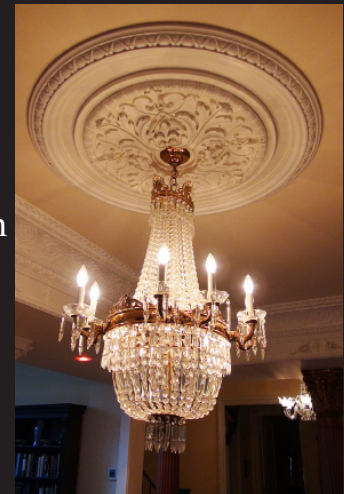

Expansion Ring

IPRG5006

Inside Diameter
13'' (33cm)

Outside Diameter
21'' (53.3cm)

Ring Projection
1'' (2.54cm)

Ring Width
4'' (10cm)

Example of a
Medallion made to
look larger by adding
an expansion ring

Paint space between
the ring and medallion

Available Material

ArchPolymer™

an artificial wood primed white
easy to install with the approved
adhesive and a brad nailer. Finish
joining edges with poly spackling
compound. Optional Class A fire
rating available. Exterior & Interior use