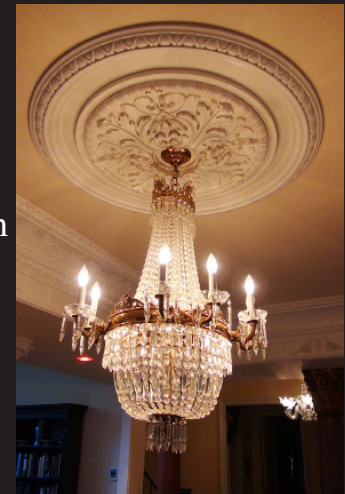

GRG-NeoPlaster™

Much stronger than traditional plaster Class A fire rated product. Screw & glue into place. Priming by others. Interior use.

Outside Diameter
31-1/2'' (80cm)

Ring Projection
1-1/2'' (3.81cm)

Ring Width
3-5/8'' (9.2cm)

Example of a Medallion made to look larger by adding an expansion ring

Paint space between the ring and medallion

* All prices & specifications subject to change without notice, Final products & Measurements may vary from this brochure