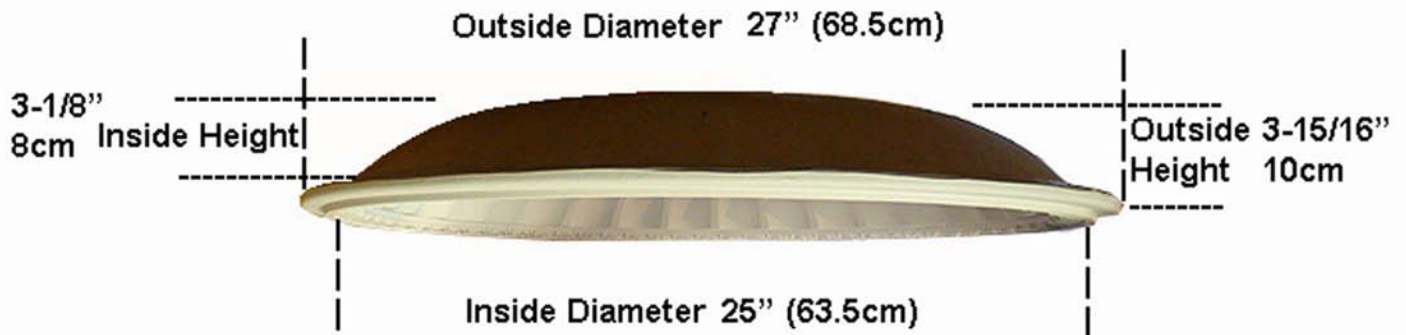

Recessed Ceiling Dome IPNP2001

Available Materials

ArchPolymer™

an artificial wood primed white easy to install with the approved adhesive and a brad nailer. Finish joining edges with poly spackling compound. Optional Class A fire rating available. Exterior & Interior use

GRG-NeoPlaster™

Much stronger than traditional plaster Class A fire rated product. Screw & glue into place. Priming by others. Interior use.

Center Circle 6" (15.24cm)
Hole Cutting available for
Chandelier