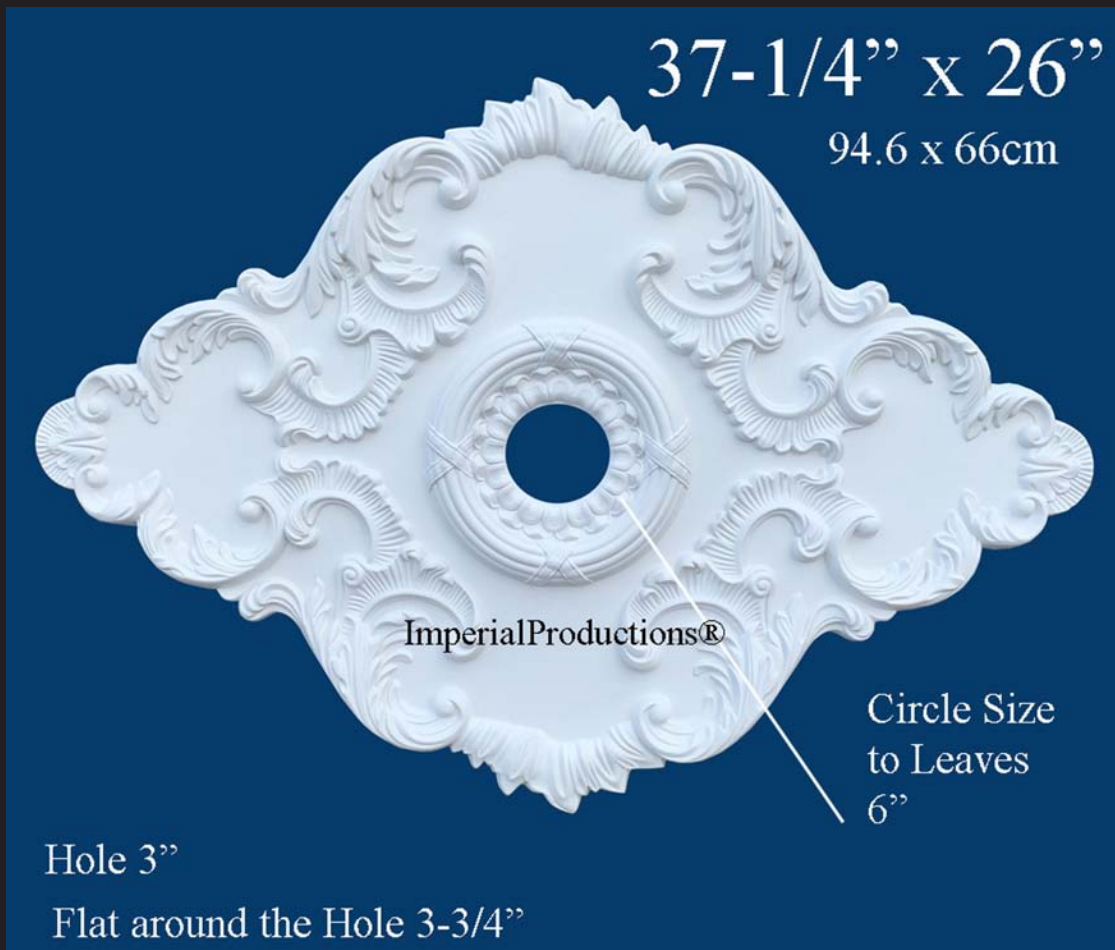

GRG-NeoPlaster™

Much stronger than tradiitonal plaster Class A fire rated product. Screw & glue into place. Priming by others. Interior use.

Dimensions

37-1/4" x 26"

94.6 x 66cm

Projection 1-1/2"

Hole 3" (7.6cm)

Fits Canopy 6"

* All prices & specifications subject to change without notice, Final products & Measurements may vary from this brochure
* Chandelier when shown is not included

Imperial Productions®

1-800-399-7585