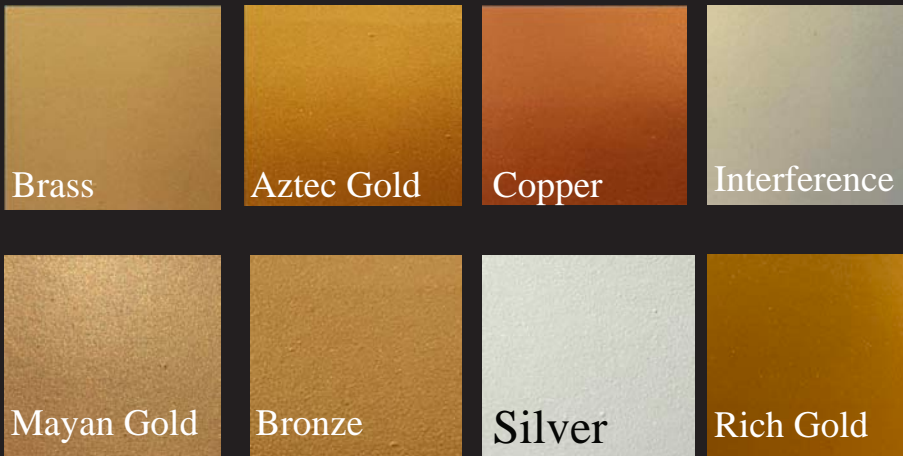

\* Real Metal is a natural product (not a paint) there will be variations Final products will vary in color/shading from this brochure

Imperial Productions®

1-800-399-7585

Imperial Productions & Distribution Inc.

email sales@imperialproductions.com

copyright 2016 ImperialProductions All Rights Reserved

Factory Painting for Medallions  
on ArchPolymer™ GRG-NeoPlaster™ & Hardwoods

## COLOR MATCH

Specify any  
Sherwin Williams  
Ben Moore  
Paint # & Finish

## METALLICS

Offer Accent  
Paints for the  
DIY

\* Real Metal is a natural product (not a paint) there will be variations Final products will vary in color/shading from this brochure

Imperial Productions®