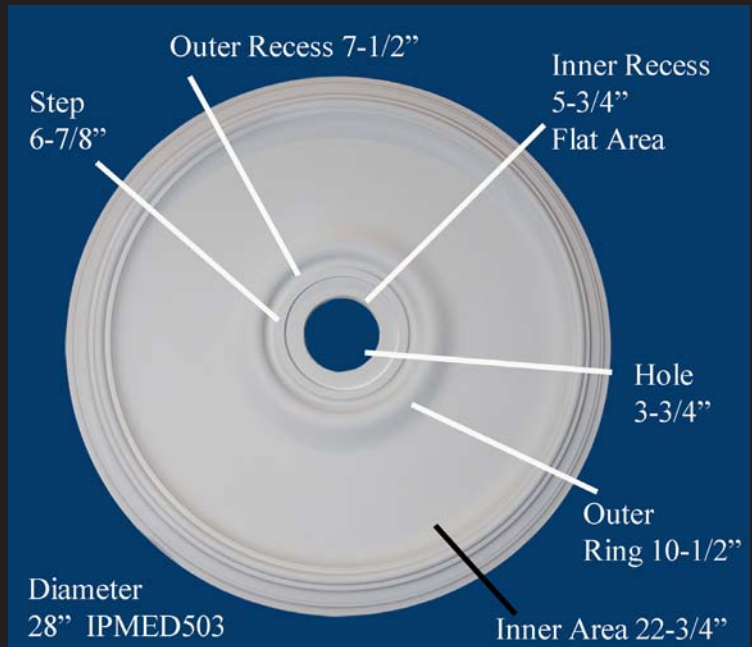

Imperial Productions®

IPMED503

Dimensions

Diameter 28" (71cm)

Projection 1-7/8" (4.7cm)

Hole Size 3-3/4" (9.5cm)

Fits Canopy to

5-1/2" (13.9cm)

Diameter 28" (71cm)

Materials

ArchPolymer™

an artificial wood primed white easy to install with the approved adhesive and a brad nailer. Finish joining edges with poly spackling compound. Optional Class A fire rating available. Exterior & Interior use

Canopy Area 5-1/2" (13.9cm)

\* All prices & specifications subject to change without notice, Final products & Measurements may vary from this brochure

Imperial Productions®

Imperial Productions & Distribution Inc.