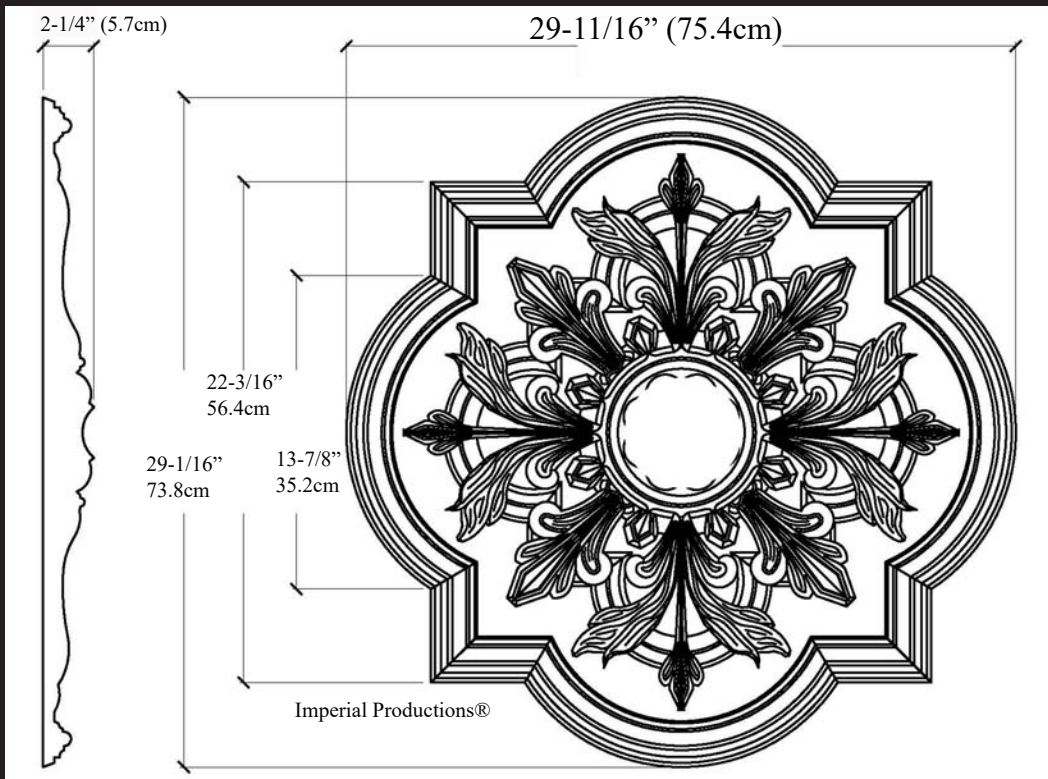

Ceiling Medallion

IPMED142H

Dimensions 29-11/16" x 29-11/16" (75.4 x 74.4cm)
Projection 2-1/4" (5.7cm)

Available Materials

ArchPolymer™

an artificial wood primed white easy to install with the approved adhesive and a brad nailer. Finish joining edges with poly spackling compound. Optional Class A fire rating available. Exterior & Interior use

Inside Circle
Around Flower
5-5/8"
14.3cm

* All prices & specifications subject to change without notice, Final products & Measurements may vary from this brochure

Imperial Productions®

1-800-399-7585

Imperial Productions & Distribution Inc Toronto / New York